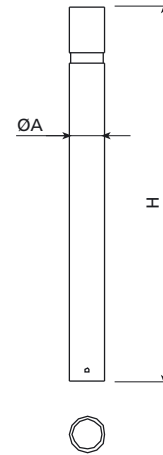

**BOLLARD**

**Hospitalet Inox**

H214

REFERENCE	ØA	H
H214	95	1000
H214-2	95	1200
H214-2M	95	1200
H214-4	95	1400
H214PMR	95	1400
H214M	95	1000
H214P	95	800

**CHARACTERISTICS**

- Material:** Made of metal with a stainless steel ring.
- Installation:** The base and its rebar ribs with concrete can be built in the ground.
- Finish:** Black forge colour painted.
- Optional:** Removable (H214M).