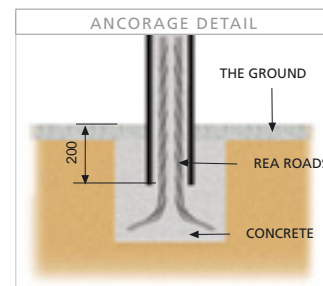

**BOLLARD**

**Hospitalet Inox**

H214

REFERENCE	ØA	H
H214	95	1000
H214-2	95	1200
H214-2M	95	1200
H214-4	95	1400
H214PMR	95	1400
H214M	95	1000
H214P	95	800

**CHARACTERISTICS**

- Material:** Made of metal with a stainless steel ring.
- Installation:** The base and its rebar ribs with concrete can be built in the ground.
- Finish:** Black forge colour painted.
- Optional:** Removable (H214M).